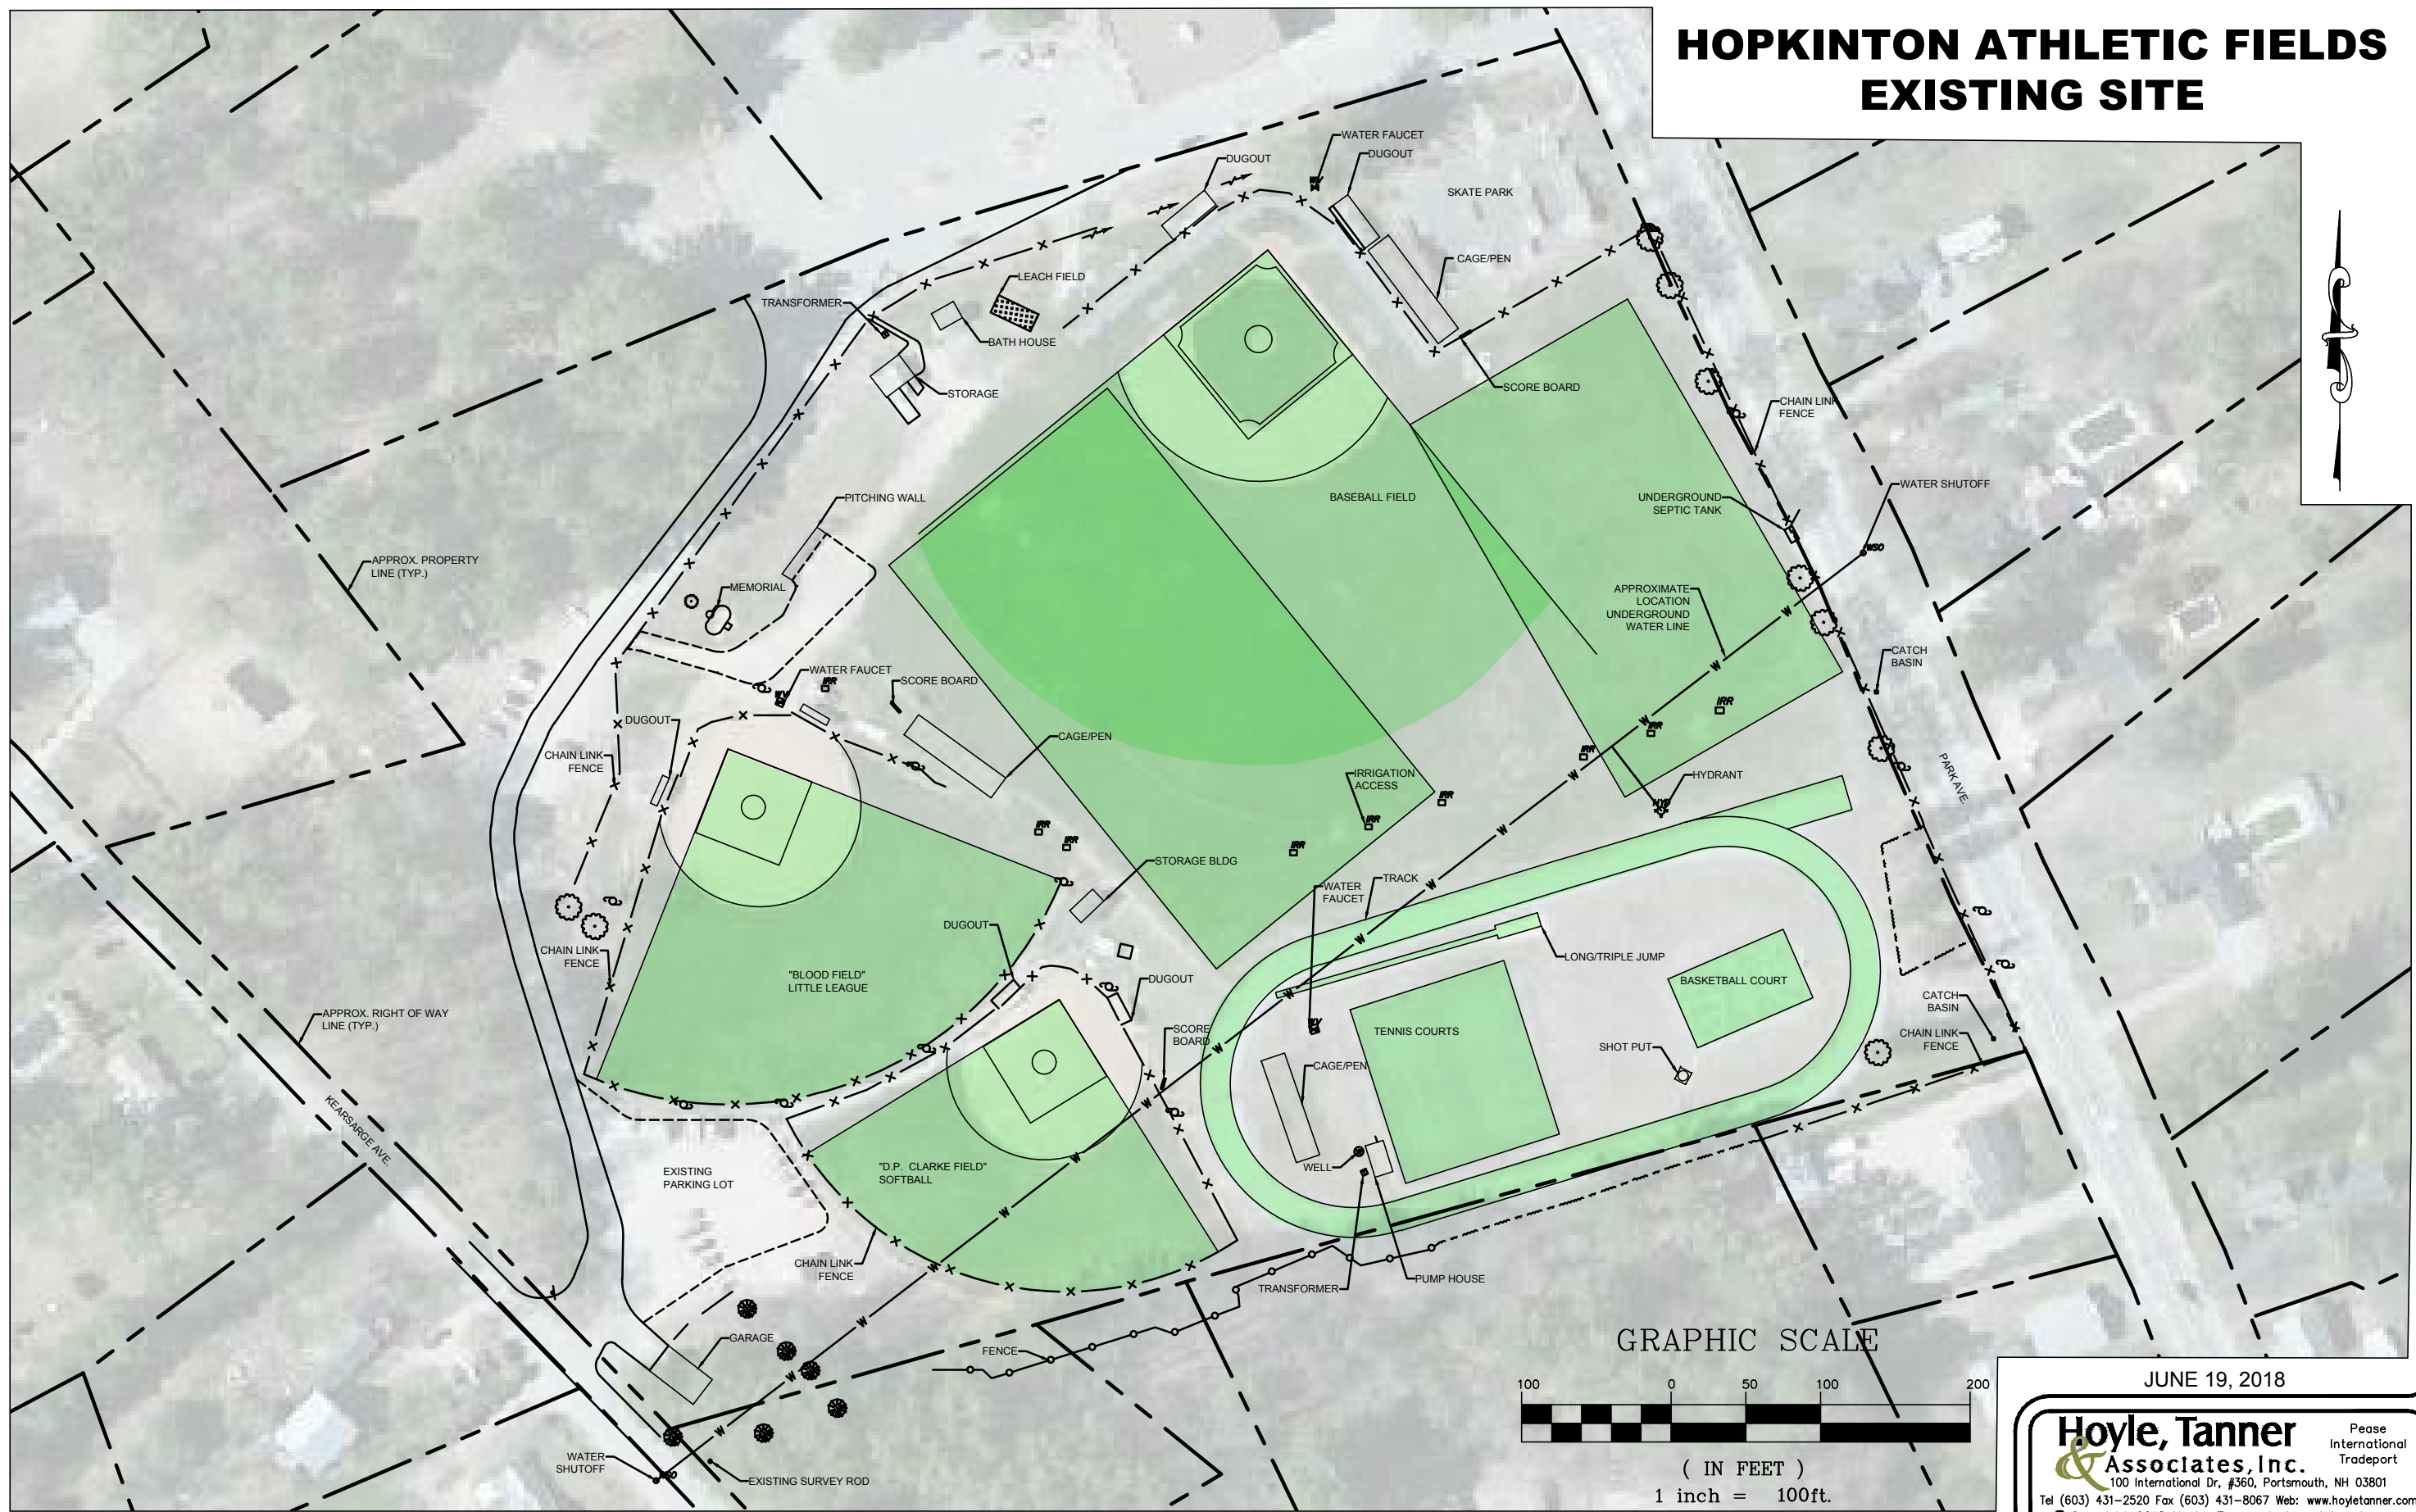

# HOPKINTON ATHLETIC FIELDS EXISTING SITE

JUNE 19, 2018

( IN FEET )  
1 inch = 100ft.

**Hoyle, Tanner & Associates, Inc.** Pease International Tradeport  
 100 International Dr., #360, Portsmouth, NH 03801  
 Tel (603) 431-2520 Fax (603) 431-8067 Web: www.hoyletanner.com  
 © Copyright 2018 Hoyle, Tanner & Associates, Inc.