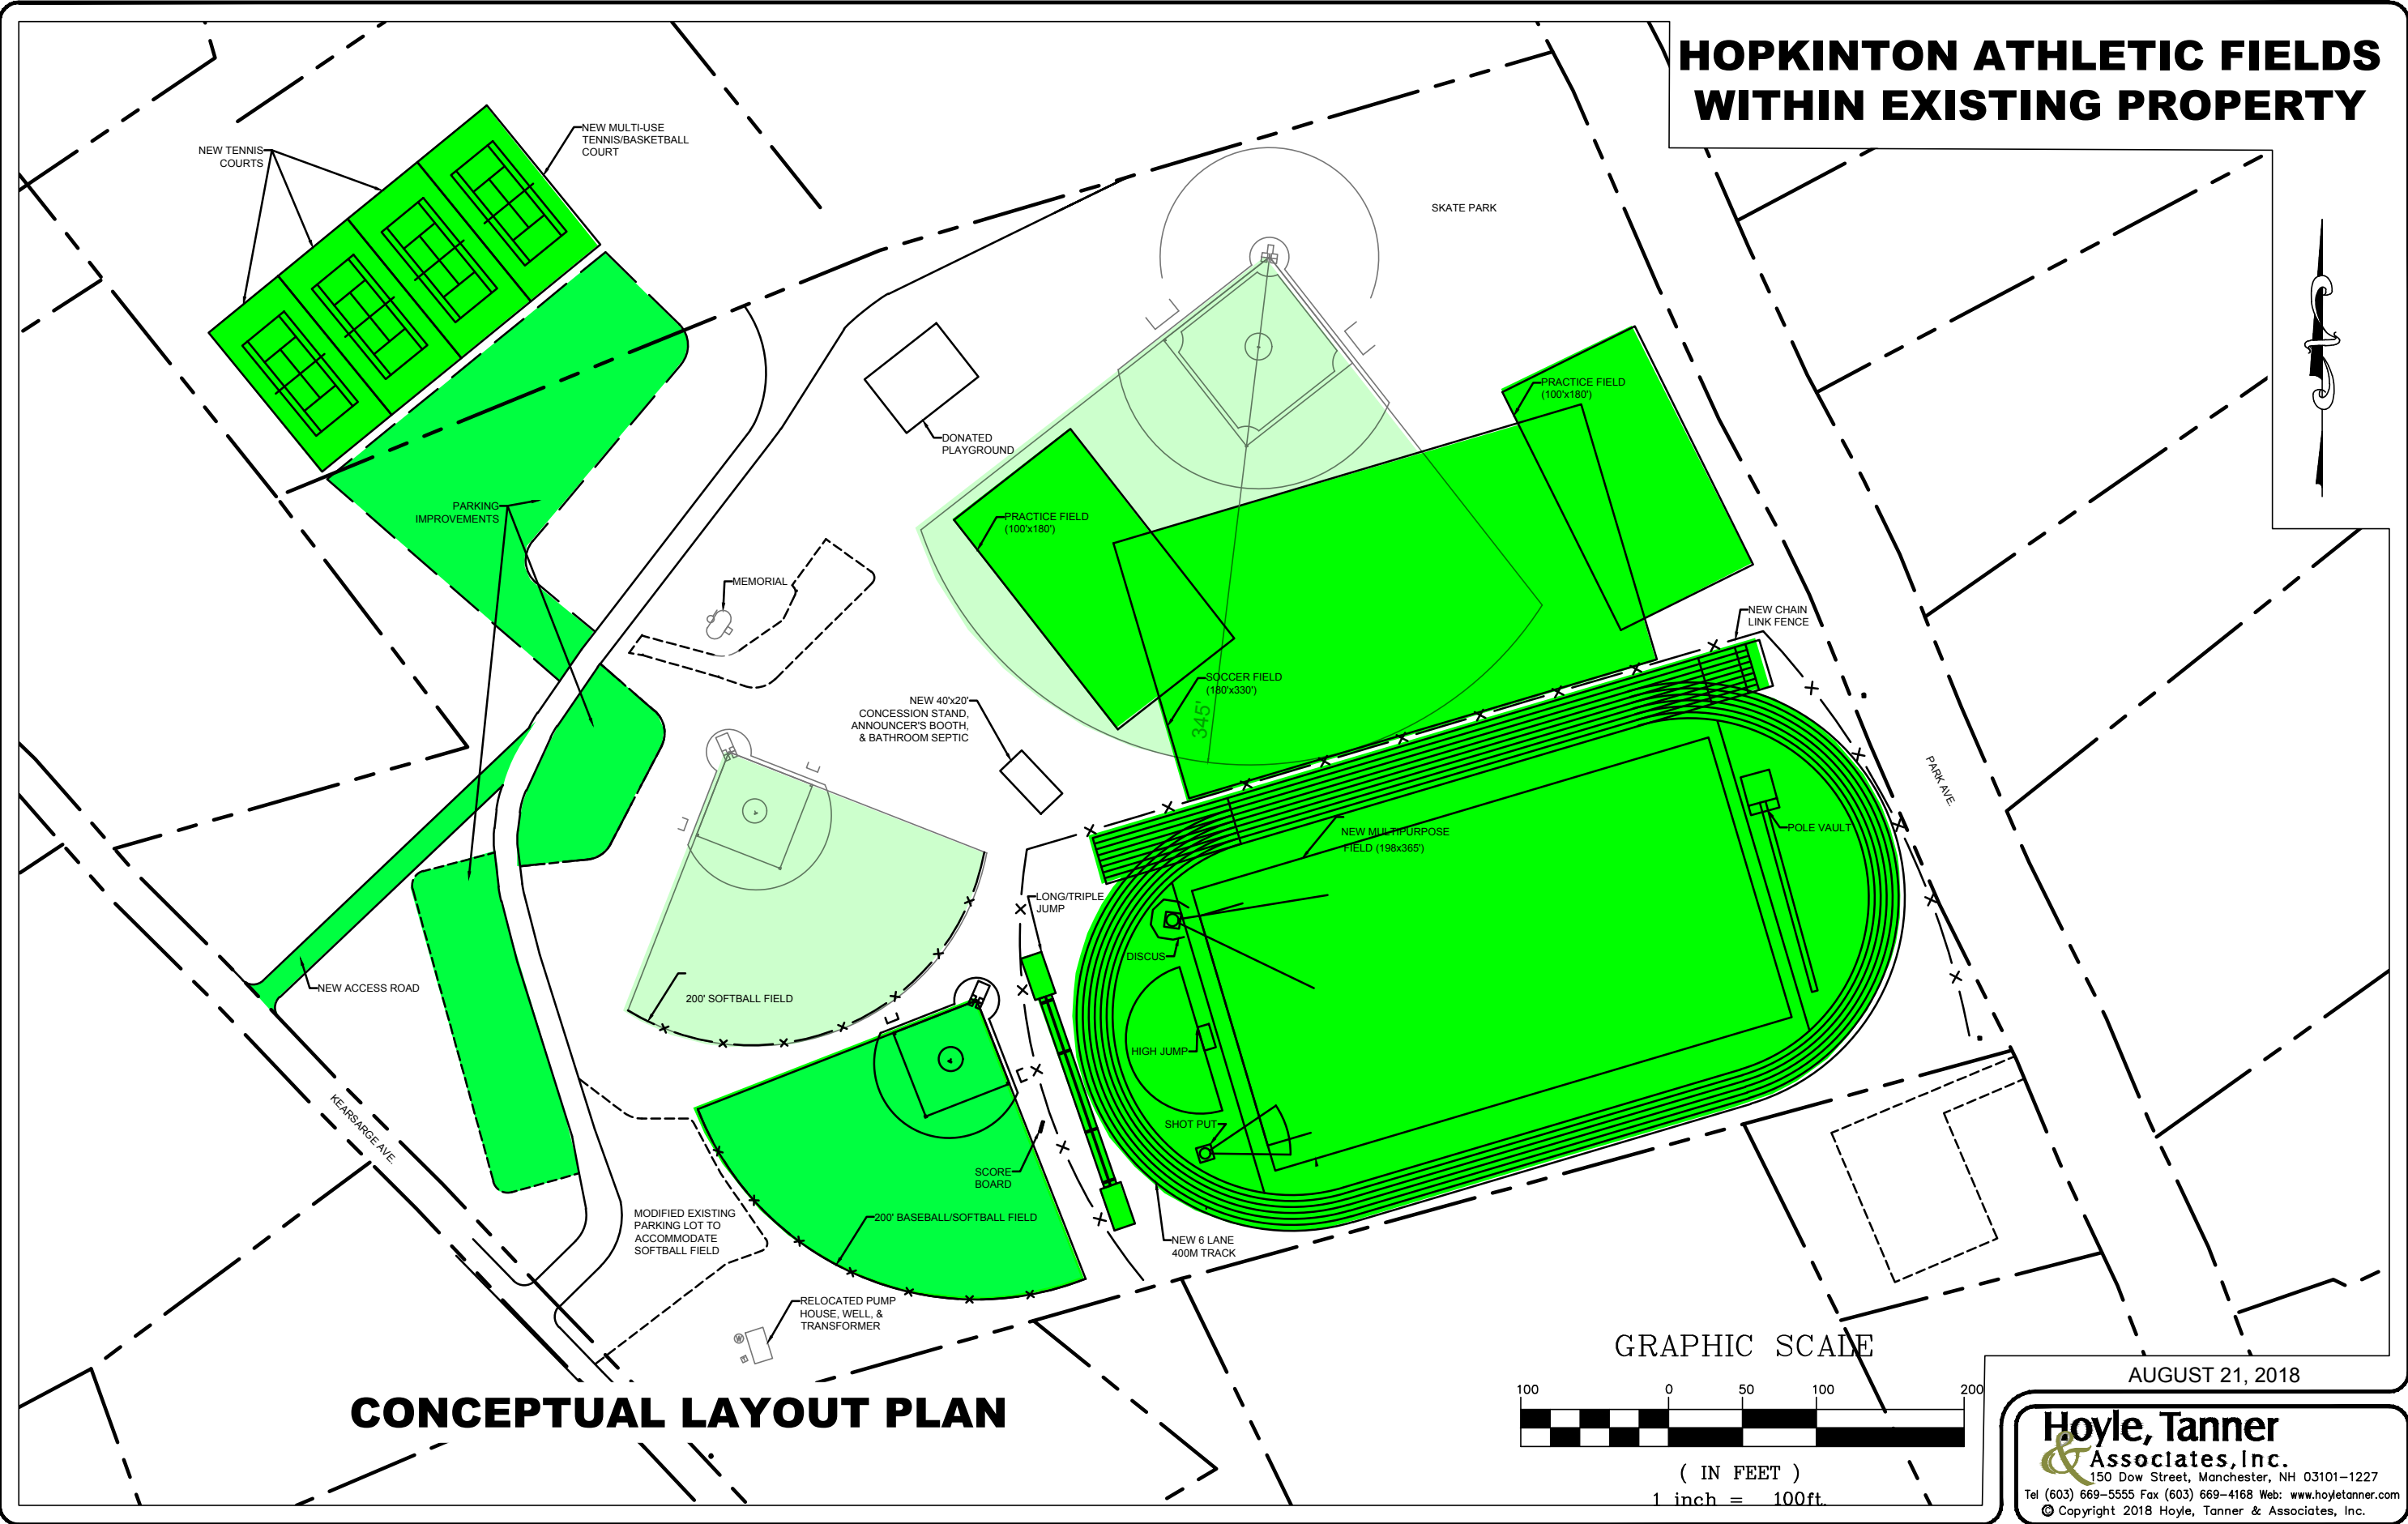

# HOPKINTON ATHLETIC FIELDS WITHIN EXISTING PROPERTY

## CONCEPTUAL LAYOUT PLAN

GRAPHIC SCALE

AUGUST 21, 2018

**Hoyle, Tanner & Associates, Inc.**  
 150 Dow Street, Manchester, NH 03101-1227  
 Tel (603) 669-5555 Fax (603) 669-4168 Web: www.hoyletanner.com  
 © Copyright 2018 Hoyle, Tanner & Associates, Inc.