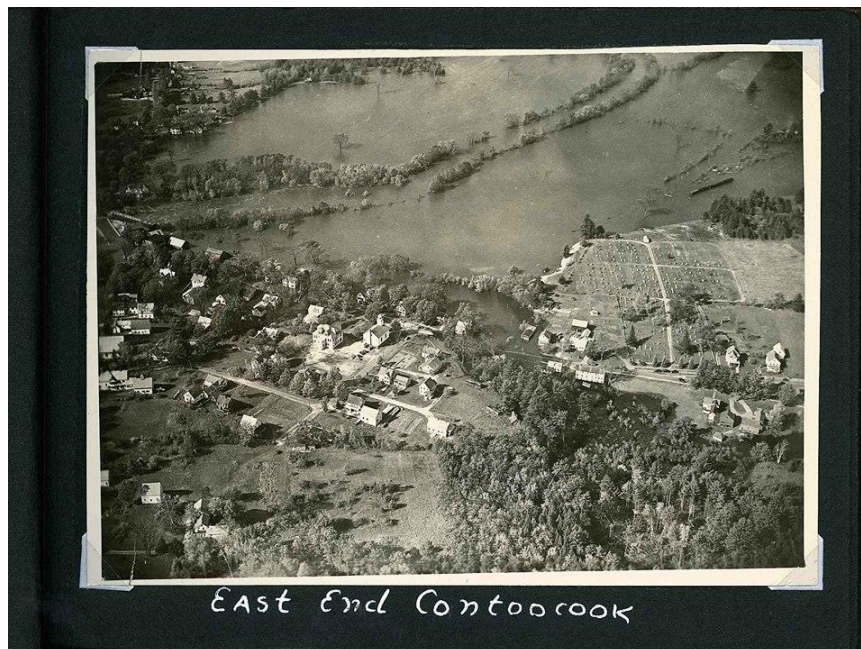

### Photographs of Hopkinton Disasters and Hazard Events

Decades	Declared Disasters or Emergencies
<b>1930s</b>	
1936 March: Flood at Nelson Grain Mill (Historical Society)	
1936 March: Flood at Contoocook Flood Depot (Historical Society)	
1938: Flood in Contoocook River Valley (Historical Society)	
1938: Flood in Contoocook East End (Historical Society)	
1938: Flood River Street (Historical Society)	
Undated: Flood at Contoocook Trail Depot (Historical Society)	
<b>1980s</b>	
1985 January: Plane Crash at Beech Hill (Fire Department)	
<b>1990s</b>	
No photos yet provided for this decade.	
<b>2000s</b>	
No photos yet provided for this decade.	
<b>2010s</b>	
2012 July: Microburst at College Hill Road (Town)	
2013 Feb: Snowstorm on Main Street (Town)	DR-4105
2018 October: Town Library Lightning Damage (Town)	
2018 October: Town Library Lightning Damage (Town)	

**TOWN TO ADD MORE PHOTOS HERE**

**2030s**

**1930s**

**1936 March: Flood at Nelson Grain Mill (Historical Society)**

**1936 March: Flood at Contoocook Flood Depot (Historical Society)**

**1938: Flood in Contoocook River Valley (Historical Society)**

**1938: Flood in Contoocook East End (Historical Society)**

**1938: Flood River Street (Historical Society)**

**Undated: Flood at Contoocook Trail Depot (Historical Society)**

**1980s**

**1985 January: Plane Crash at Beech Hill (Fire Department)**