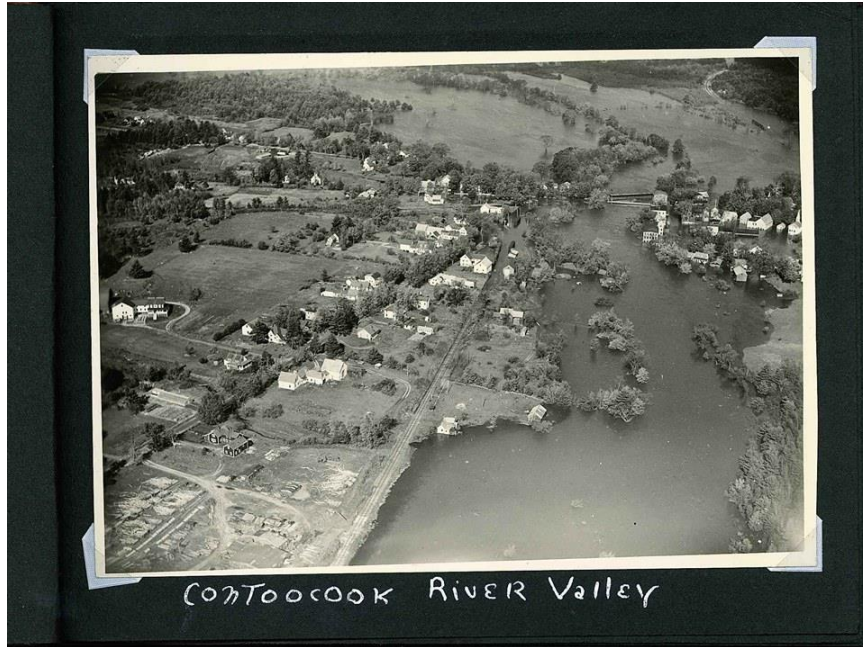

**TOWN TO ADD MORE PHOTOS HERE**

**2030s**

**1930s**

**1936 March: Flood at Nelson Grain Mill (Historical Society)**

**1936 March: Flood at Contoocook Flood Depot (Historical Society)**

**1938: Flood in Contoocook River Valley (Historical Society)**

**1938: Flood in Contoocook East End (Historical Society)**

**1938: Flood River Street (Historical Society)**

**Undated: Flood at Contoocook Trail Depot (Historical Society)**

**1980s**

**1985 January: Plane Crash at Beech Hill (Fire Department)**