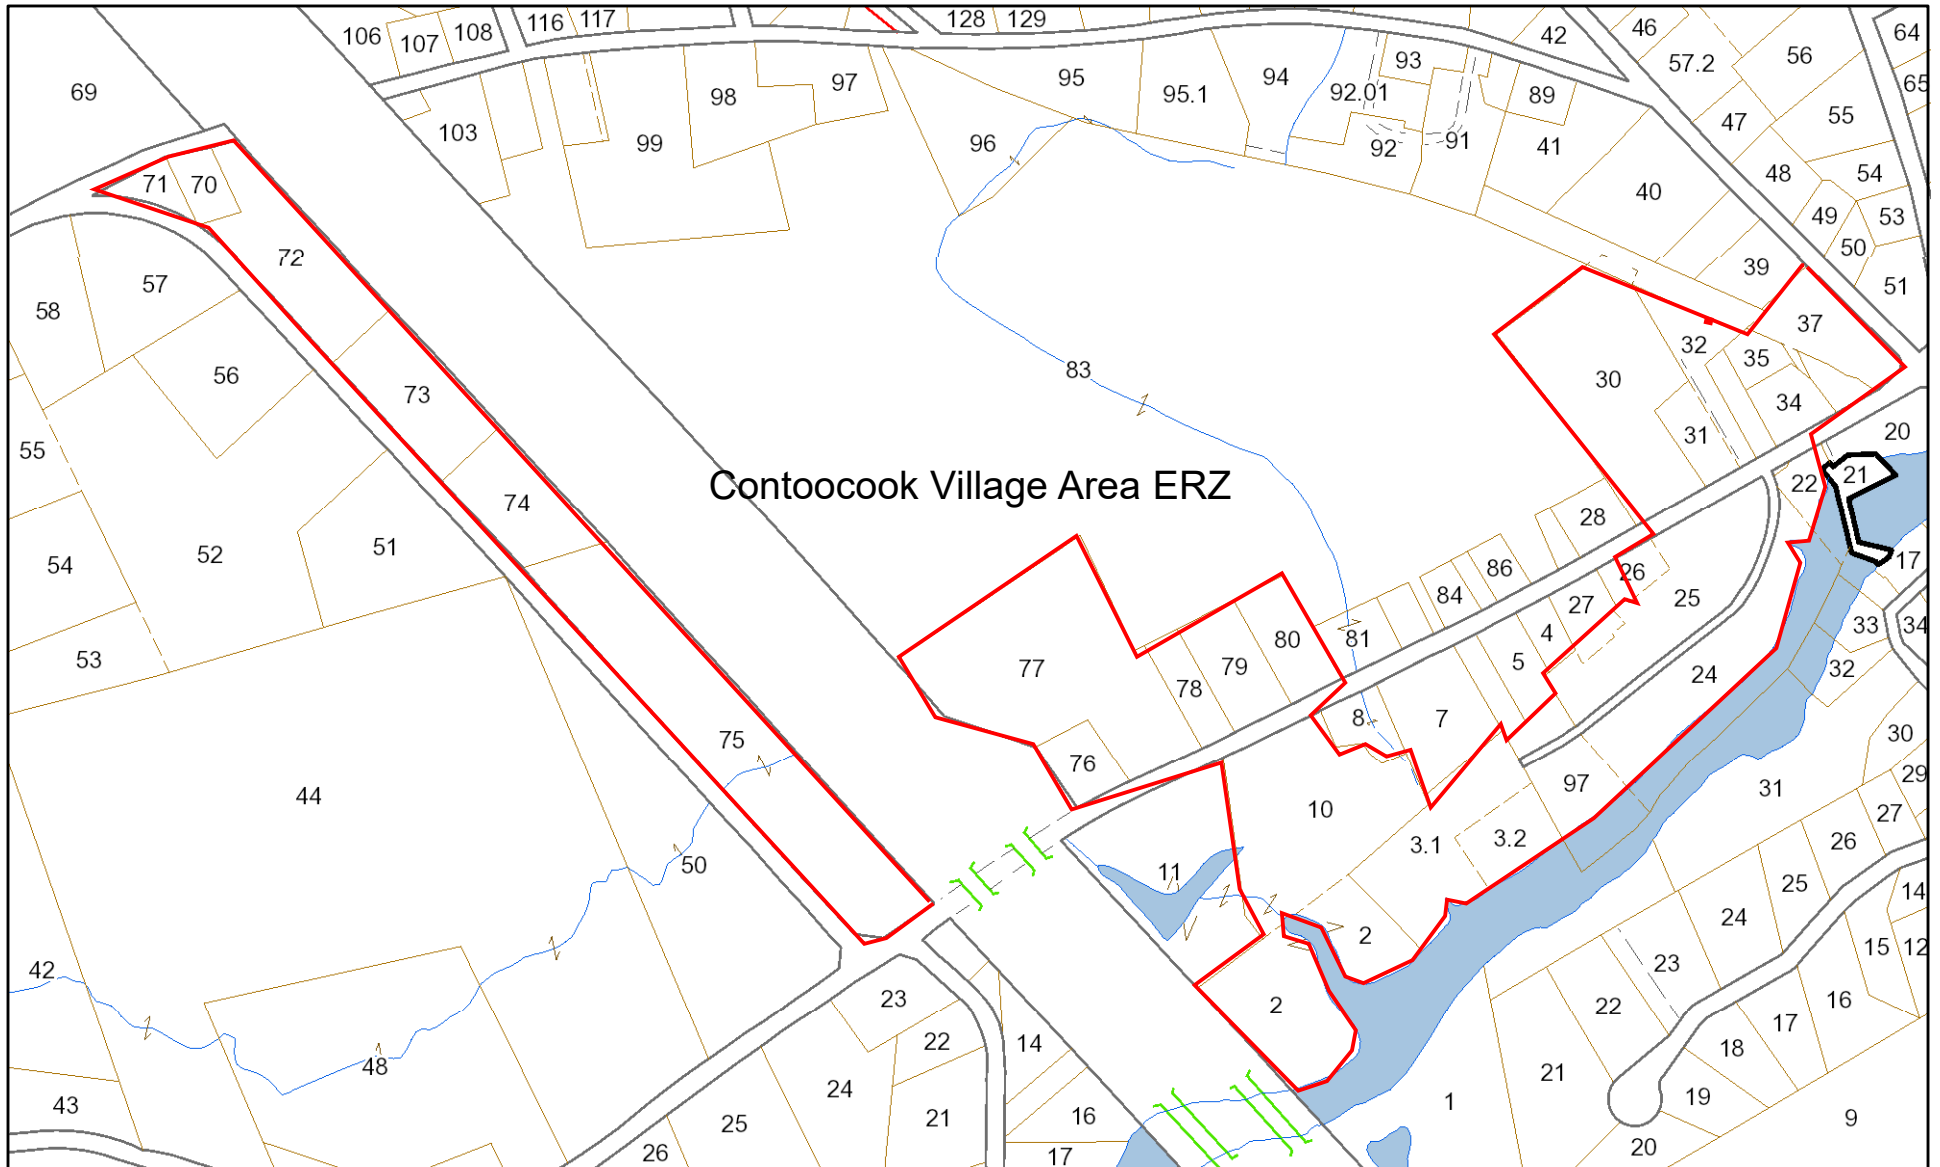

Hopkinton, NH

1 inch = 538 Feet

October 27, 2020

Data shown on this map is provided for planning and informational purposes only. The municipality and CAI Technologies are not responsible for any use for other purposes or misuse or misrepresentation of this map.