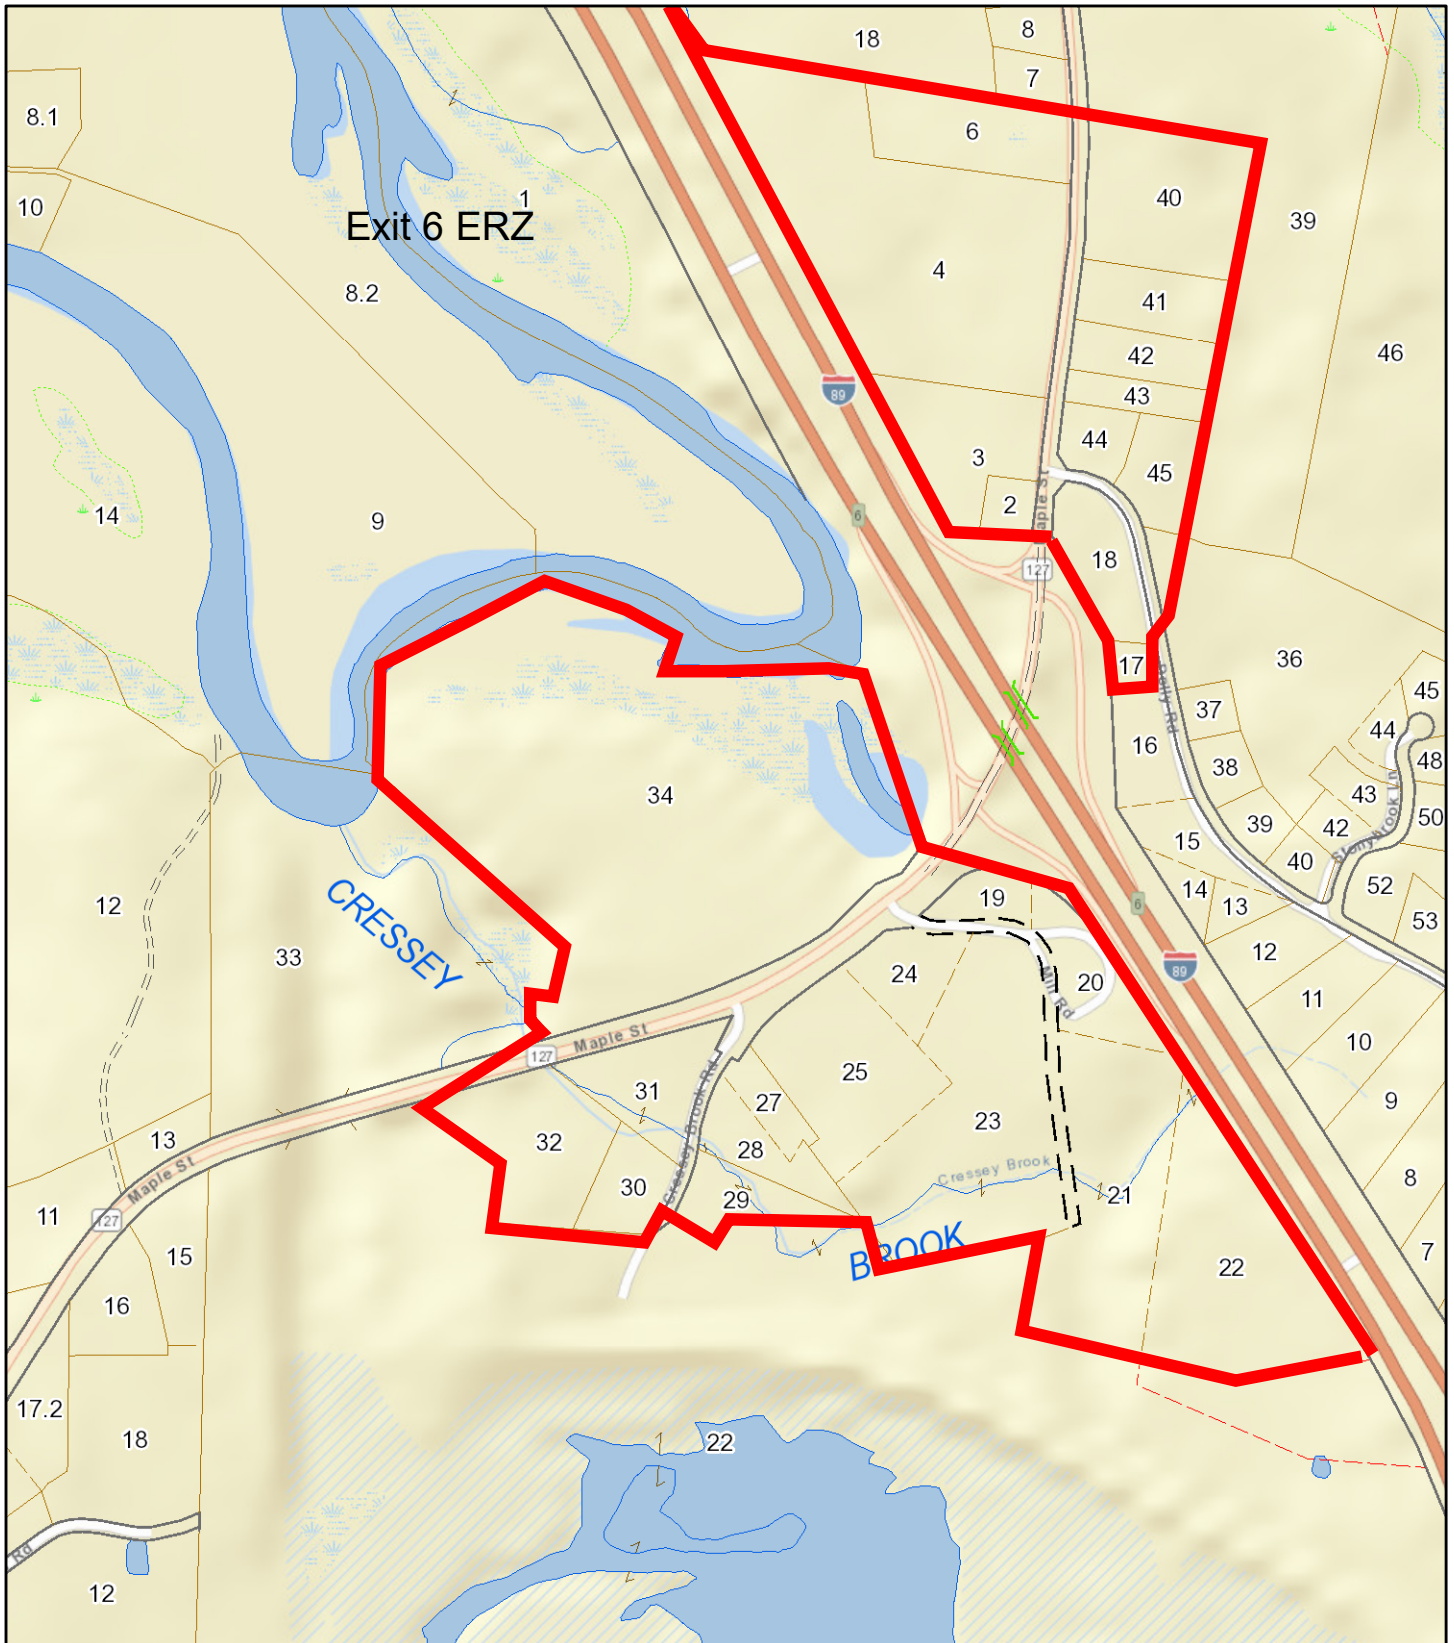

Hopkinton, NH

1 inch = 750 Feet

October 27, 2020

Data shown on this map is provided for planning and informational purposes only. The municipality and CAI Technologies are not responsible for any use for other purposes or misuse or misrepresentation of this map.